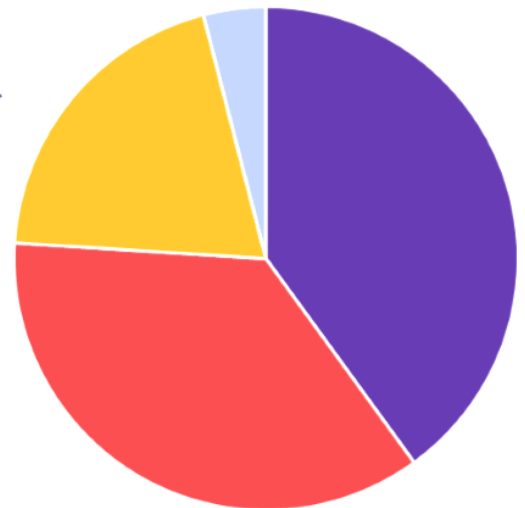

YOUR
SCHOOL
LOTTERY

**SUPPORT
OUR LOTTERY
TODAY**

**£1 per
week**

**Weekly
cash prizes**

**£25,000
jackpot**

Splitting the £1.00

How it works...

It's simple—choose 6 numbers between 0-9 and if they match the weekly lottery draw, you win great prizes. One of our players will win a cash prize every week, maybe even the £25k jackpot! Tickets cost just £1 per week and the proceeds are donated to St Theresa's Catholic Primary School

Every Saturday at 8pm the numbers are drawn and posted online. Winners are notified by email and winnings paid into the account of your choice.

The easiest way to join our lottery is online at YourSchoolLottery.co.uk by direct debit or debit card.

It's so easy to join and will make a real difference to St Theresa's Catholic Primary School

- 40p goes to our school
- 36p goes to cash prizes
- 20p goes to admin costs
- 4p goes to VAT

The Maths... 100 tickets sold a week means
= £30 weekly cash prize
= £2,080 a year for our school